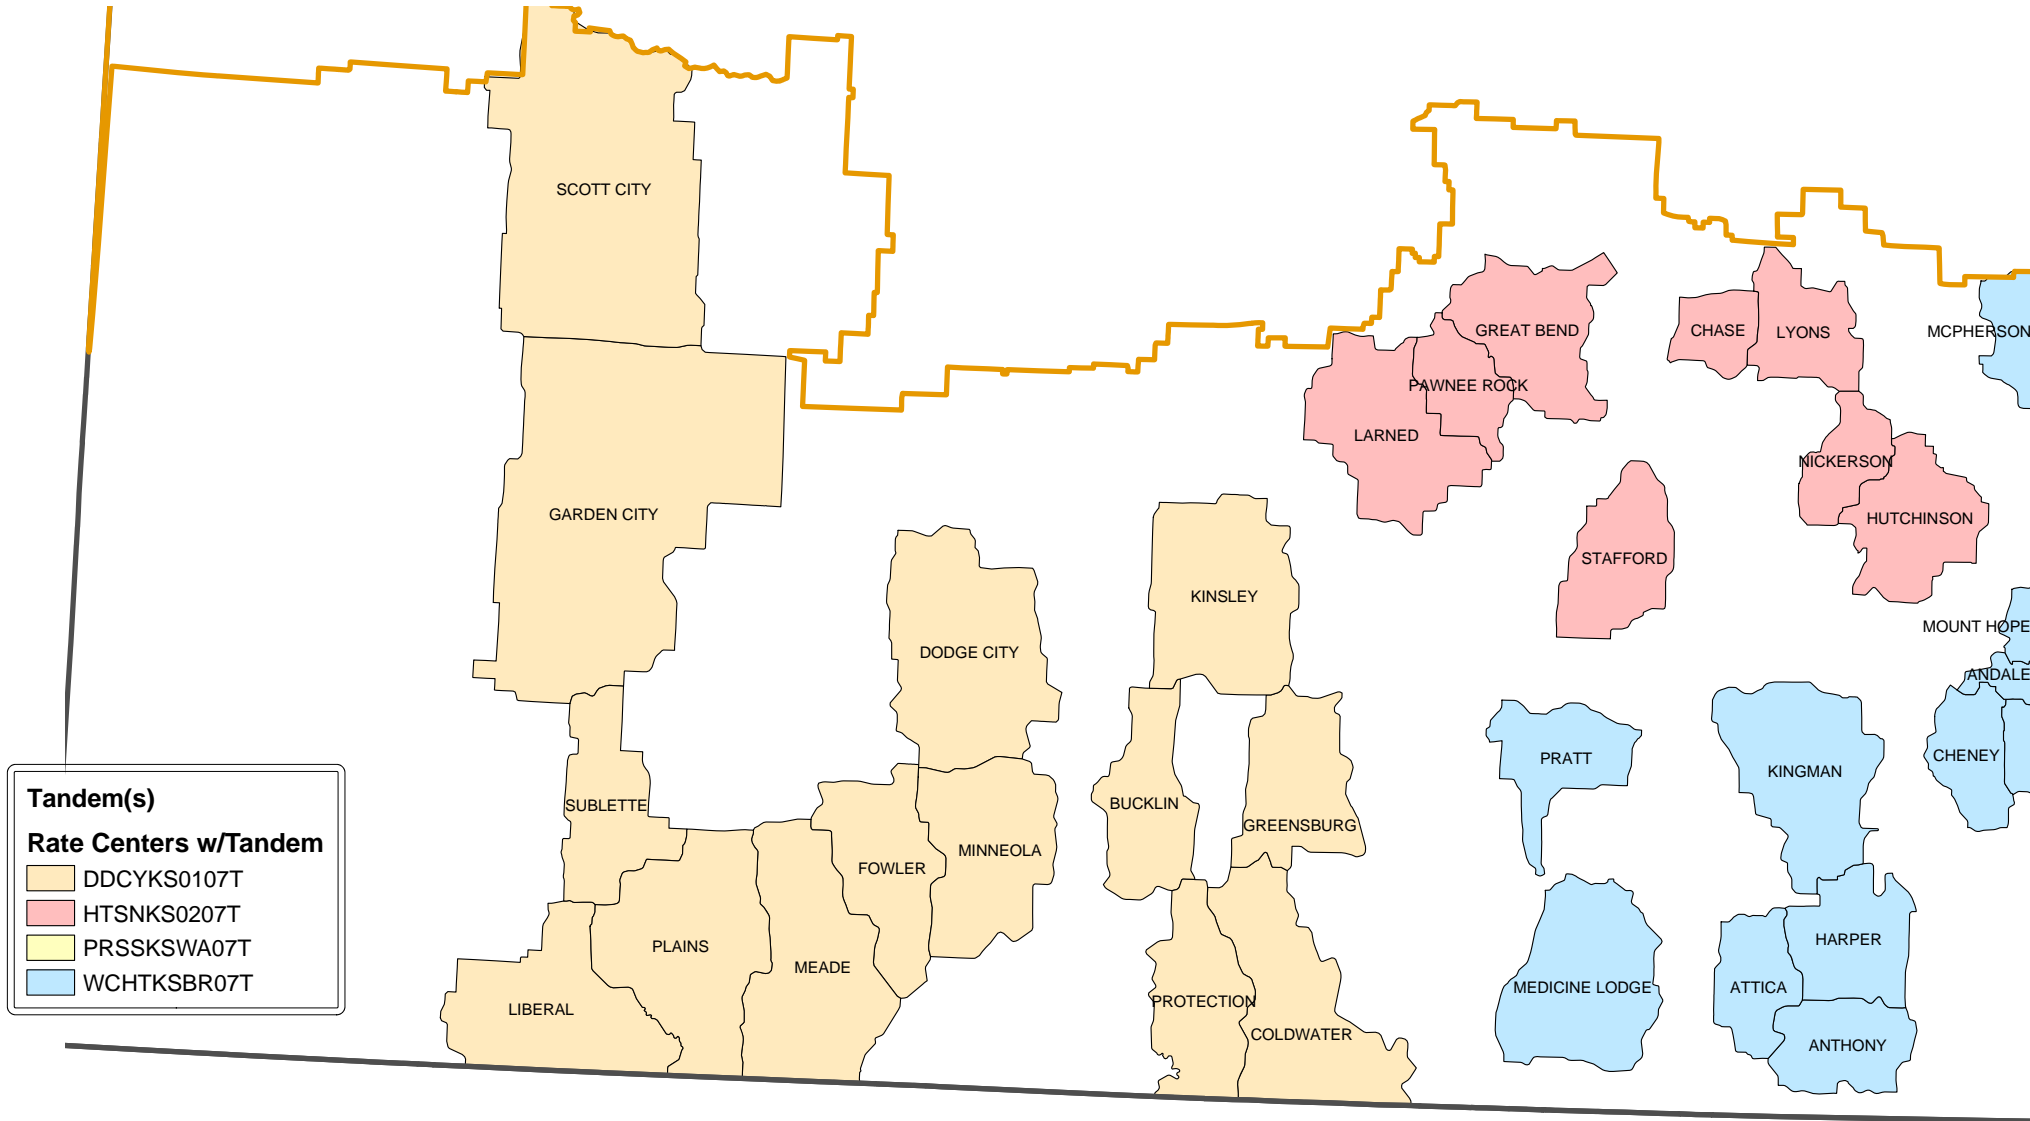

AT&T Kansas

Tandem Homing Plan

LATA 524-Kansas City MO - Kansas Rate Areas

AT&T Kansas

Tandem Homing Plan

LATA 532 - Wichita - West InterLATA

AT&T Kansas

Tandem Homing Plan