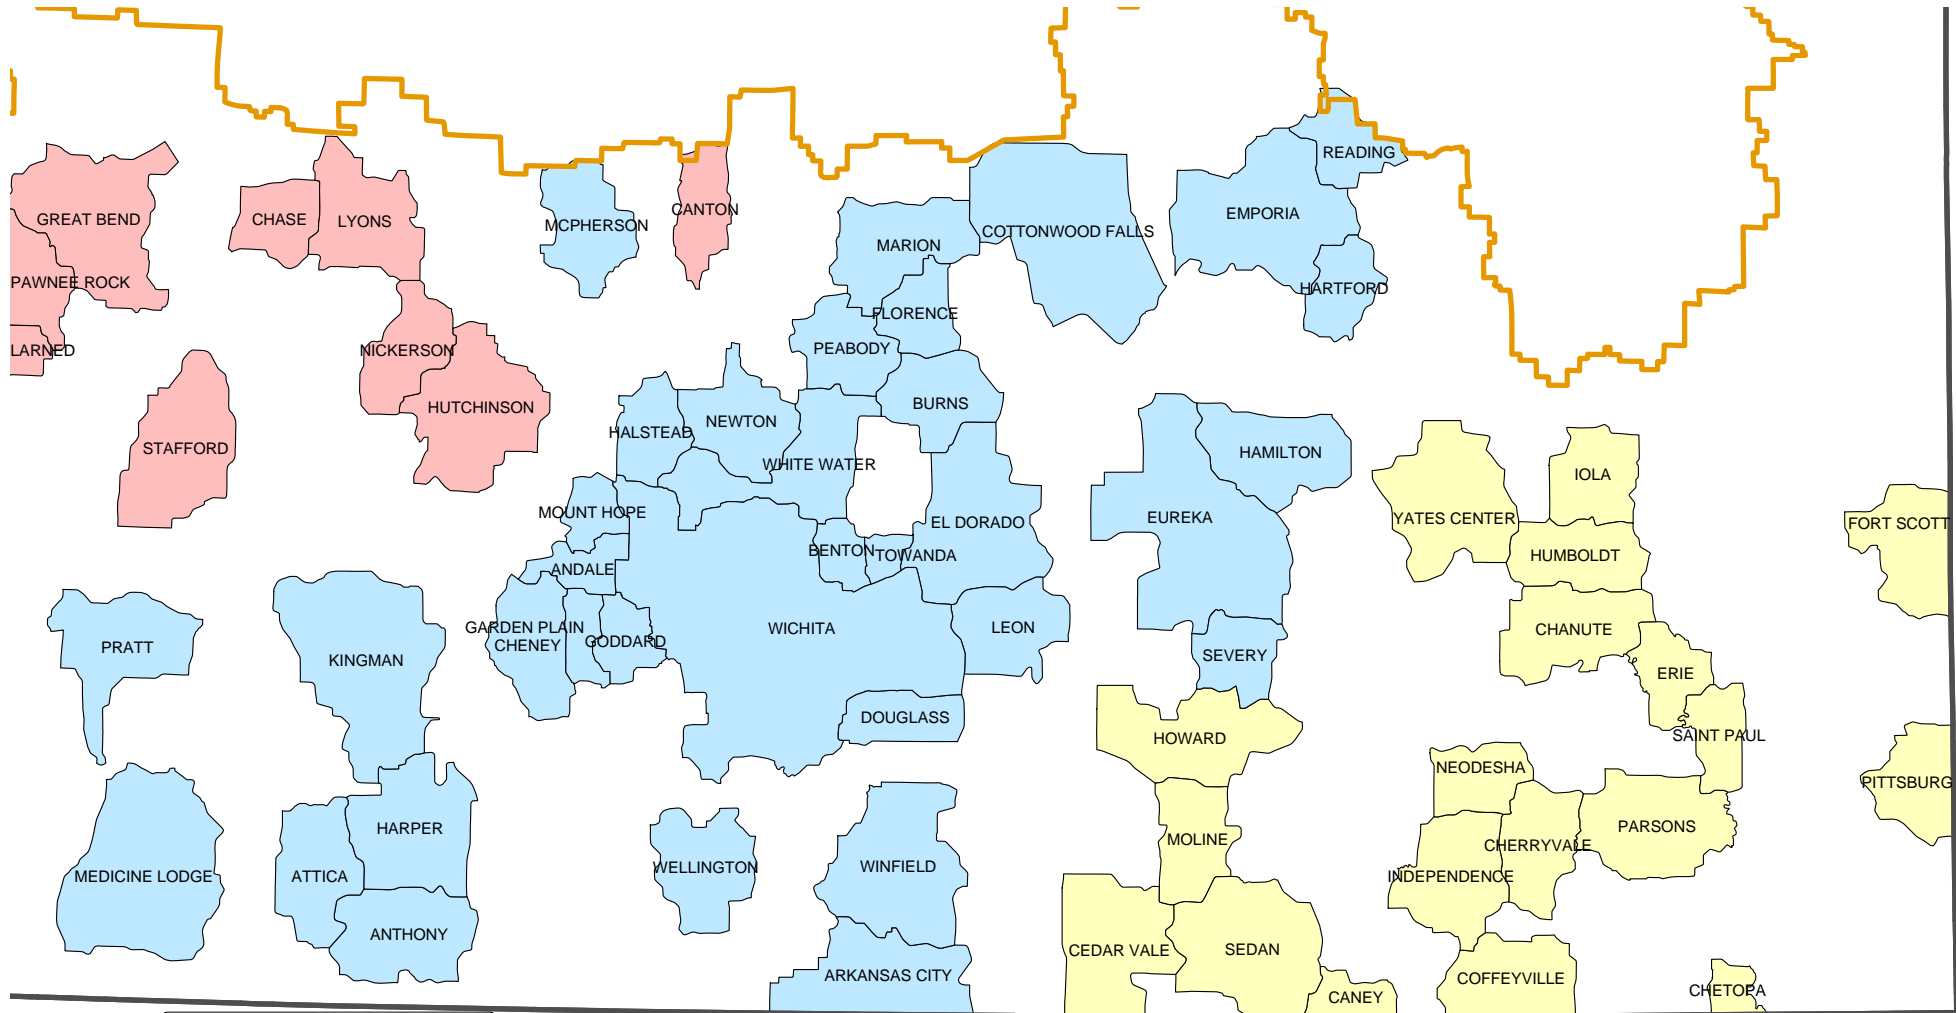

AT&T Kansas

Tandem Homing Plan

LATA 532 - Wichita - East InterLATA

Tandem(s)	
Rate Centers w/Tandem	
	DDCYKS0107T
	HTSNKS0207T
	PRSSKSWA07T
	WCHTKSBR07T

© 2011 AT&T Intellectual Property. All rights reserved. AT&T, the AT&T logo and all other AT&T marks contained herein are trademarks of AT&T Intellectual Property and/or AT&T affiliated companies.