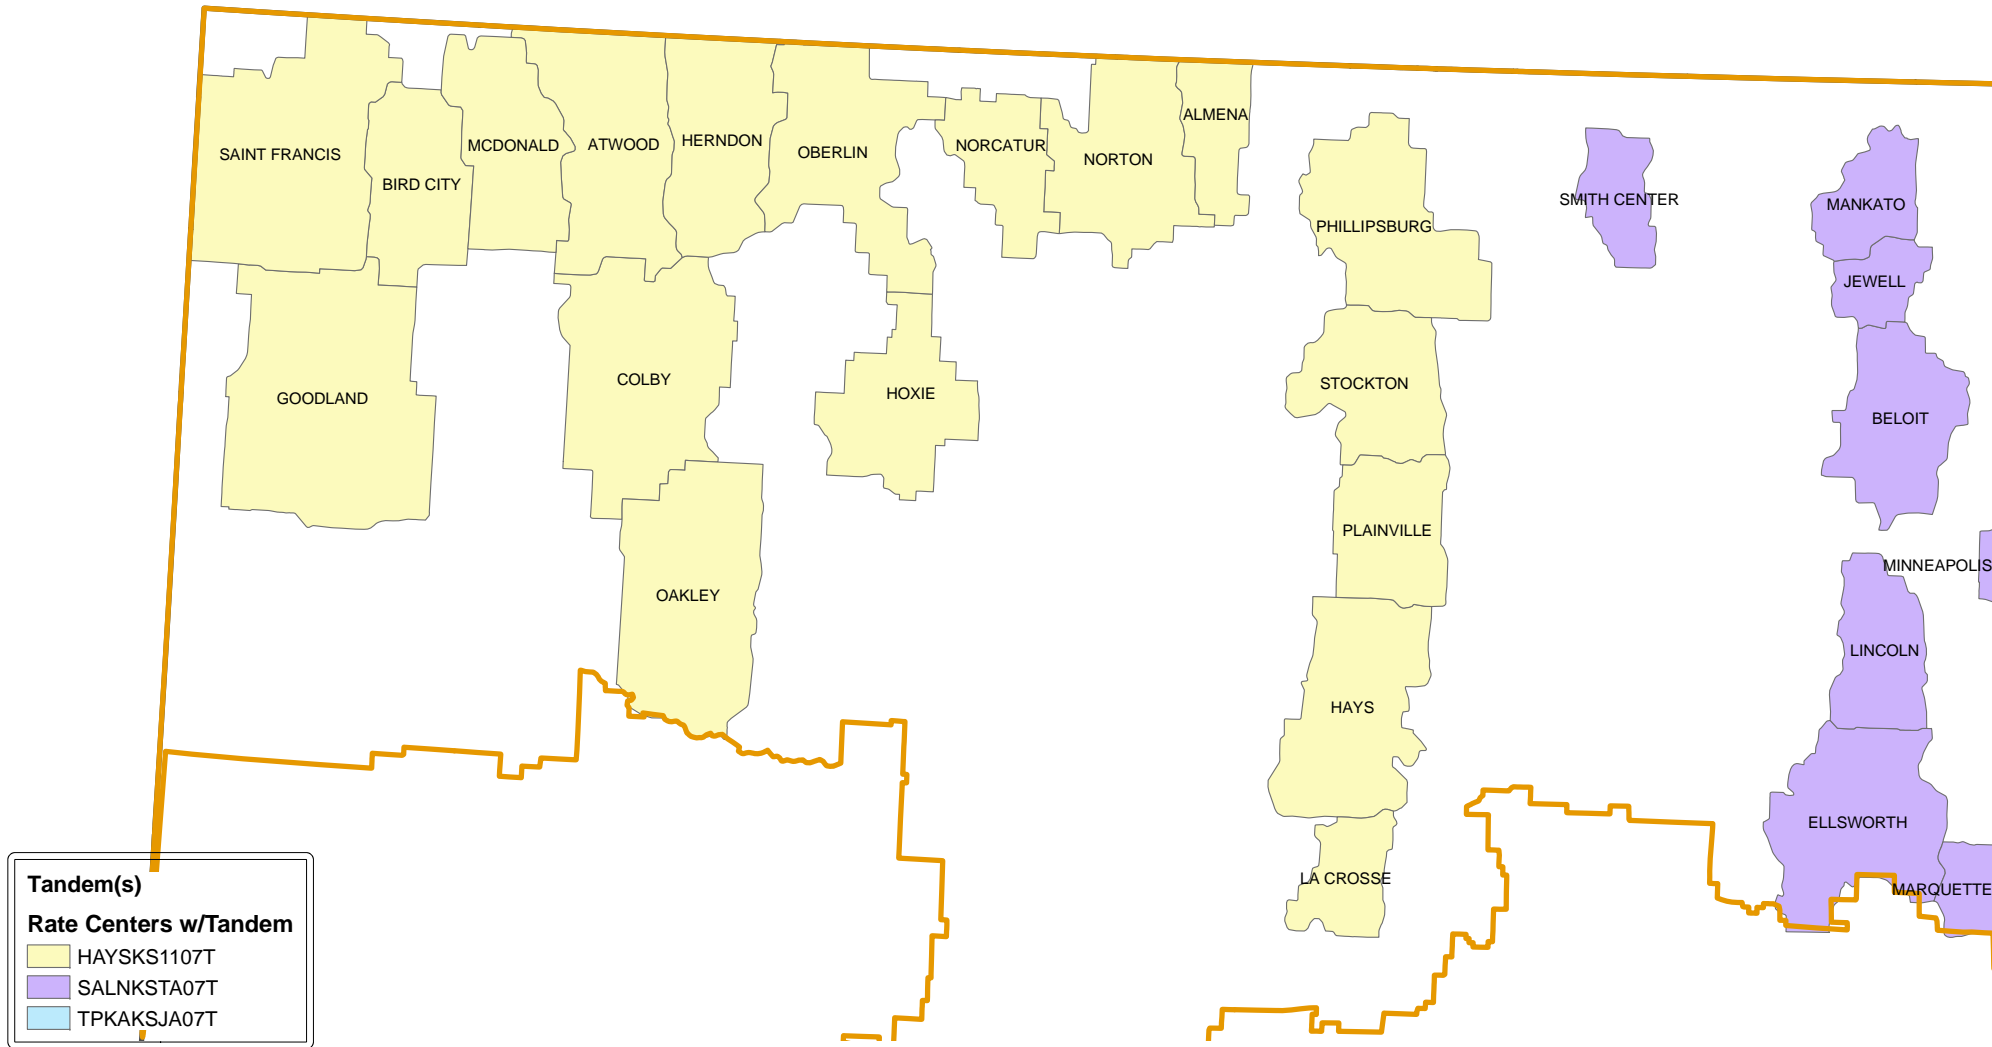

AT&T Kansas

Tandem Homing Plan

LATA 534 - Topeka - West InterLATA