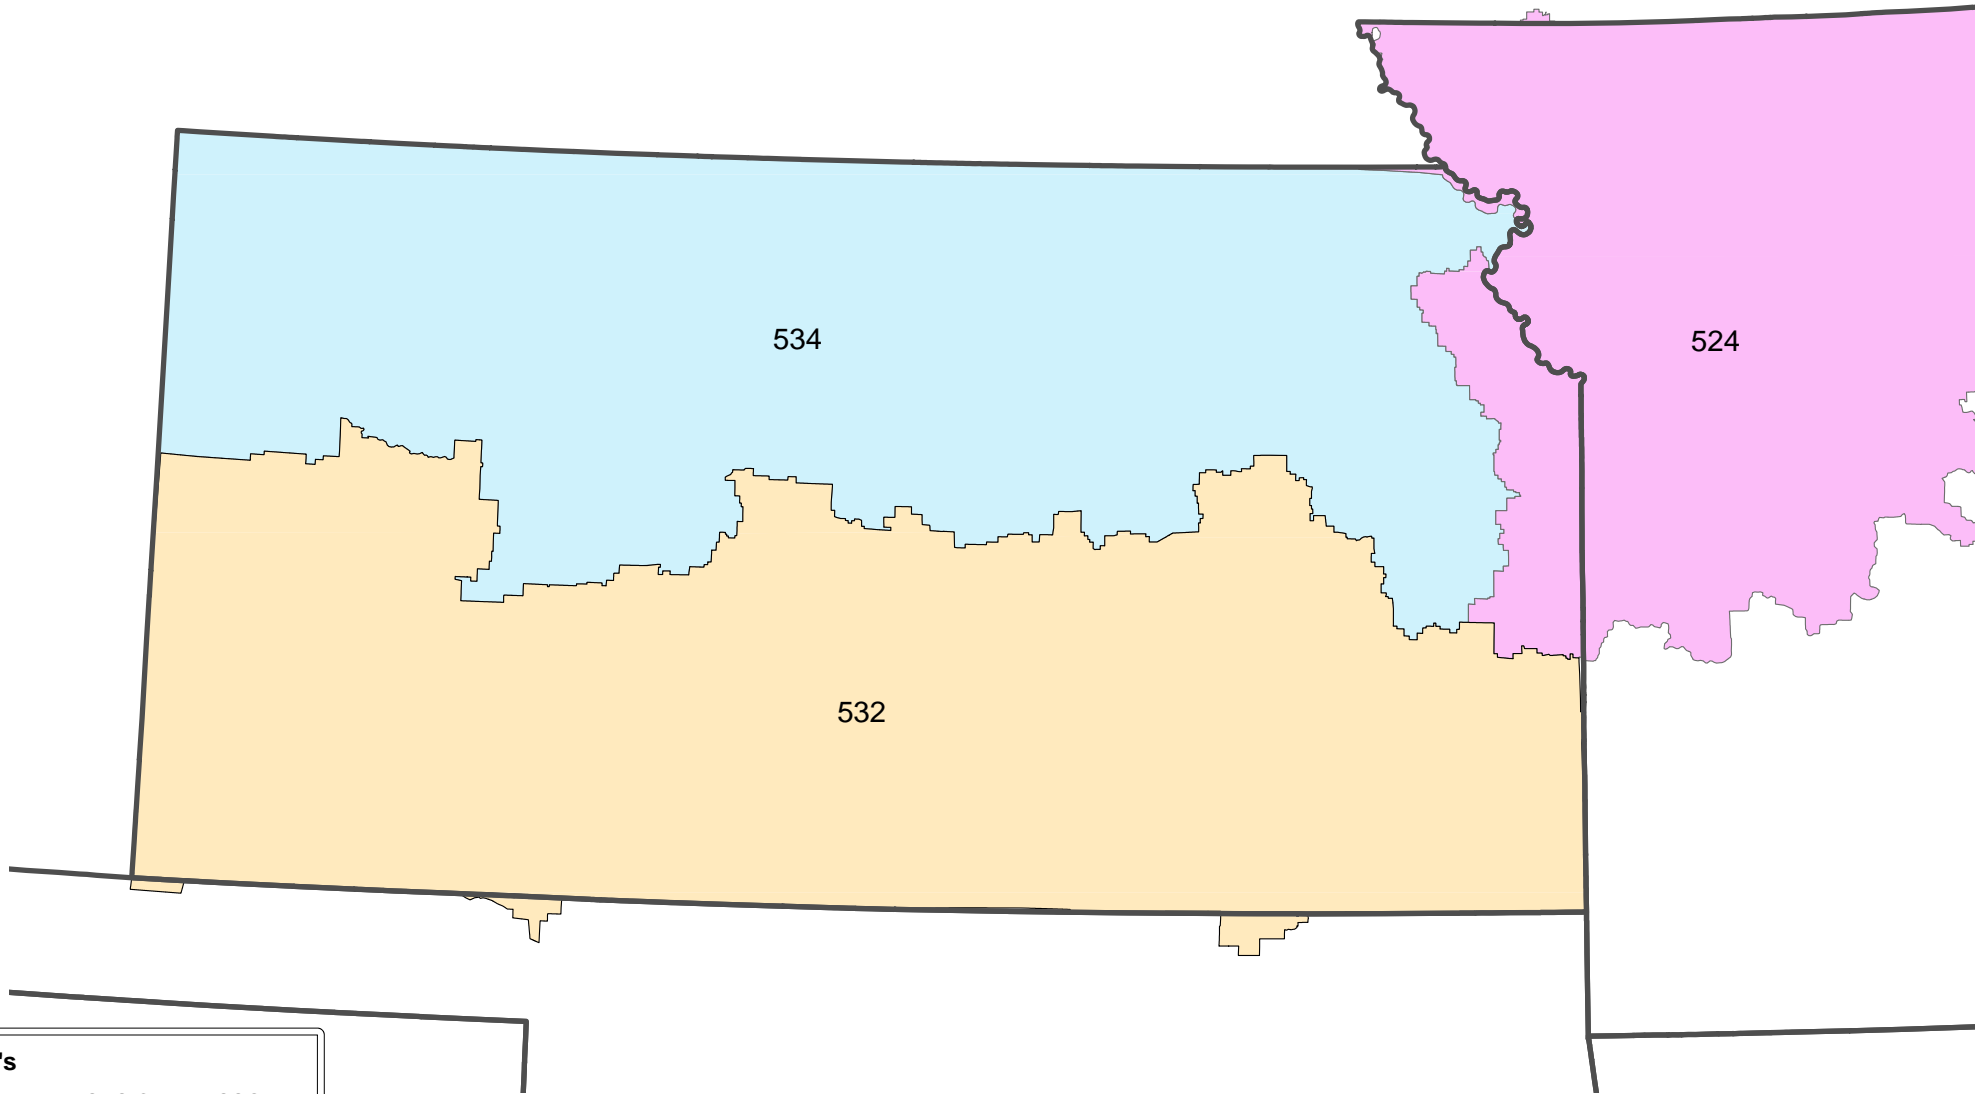

AT&T Kansas

Kansas LATA's

1. **LATA's**
2. 524, KANSAS CITY MISSOURI
   - 532, WICHITA KANSAS
   - 534, TOPEKA KANSAS

© 2011 AT&T Intellectual Property. All rights reserved. AT&T, the AT&T logo and all other AT&T marks contained herein are trademarks of AT&T Intellectual Property and/or AT&T affiliated companies.