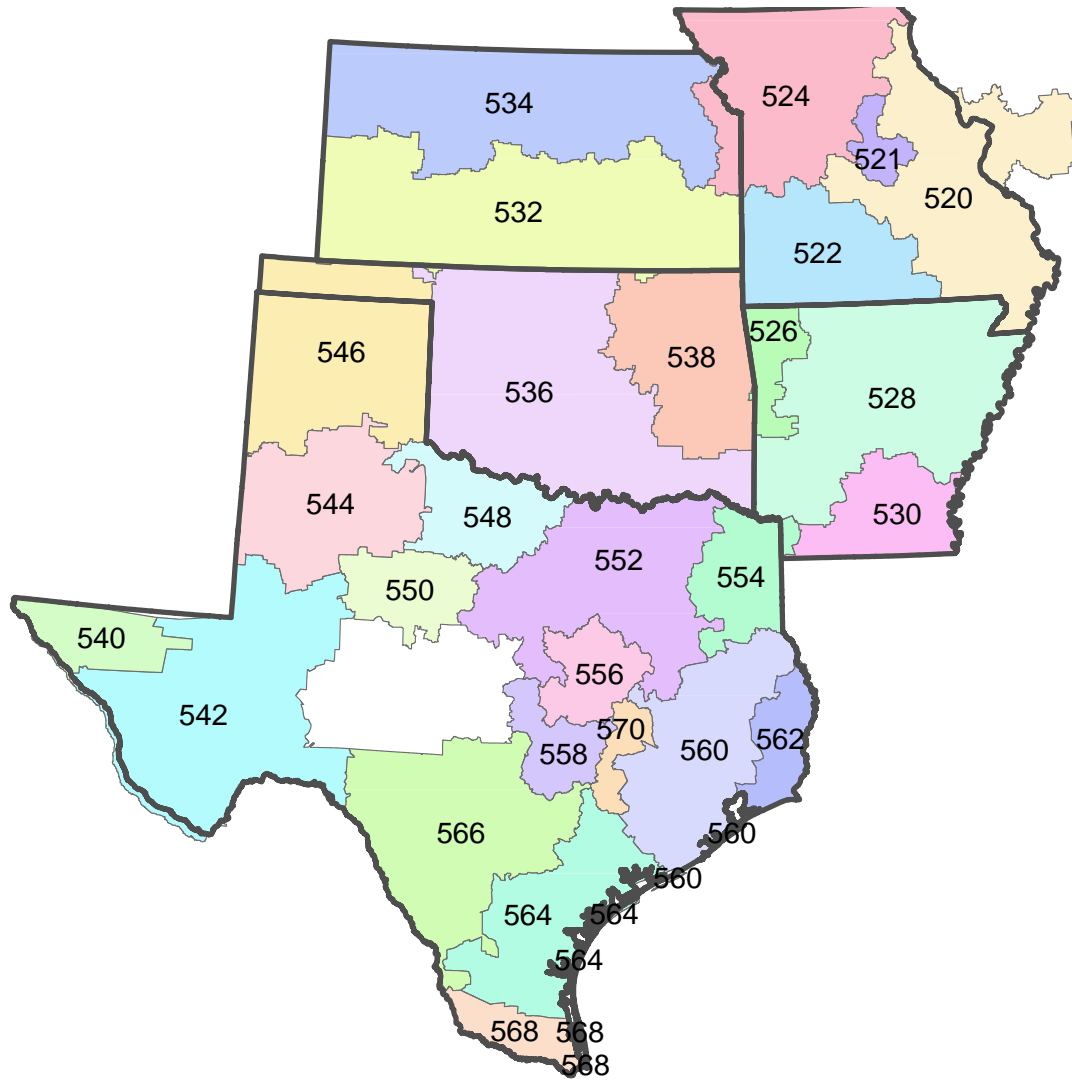

AT&T Southwest

Southwest States LATA's

1. **LATA's**
2. 520, ST LOUIS MISSOURI
   - 521, WESTPHALIA MISSOURI
   - 522, SPRINGFIELD MISSOURI
   - 524, KANSAS CITY MISSOURI
   - 526, FORT SMITH ARKANSAS
   - 528, LITTLE ROCK ARKANSAS
   - 530, PINE BLUFF ARKANSAS
   - 532, WICHITA KANSAS
   - 534, TOPEKA KANSAS
   - 536, OKLAHOMA CITY OKLAHOMA
   - 538, TULSA OKLAHOMA
   - 540, EL PASO TEXAS
   - 542, MIDLAND TEXAS
   - 544, LUBBOCK TEXAS
   - 546, AMARILLO TEXAS
   - 548, WICHITA FALLS TEXAS
   - 550, ABILENE TEXAS
   - 552, DALLAS TEXAS
   - 554, LONGVIEW TEXAS
   - 556, WACO TEXAS
   - 558, AUSTIN TEXAS
   - 560, HOUSTON TEXAS
   - 562, BEAUMONT TEXAS
   - 564, CORPUS CHRISTI TEXAS
   - 566, SAN ANTONIO TEXAS
   - 568, BROWNSVILLE TEXAS
   - 570, HEARNE TEXAS

© 2011 AT&T Intellectual Property. All rights reserved. AT&T, the AT&T logo and all other AT&T marks contained herein are trademarks of AT&T Intellectual Property and/or AT&T affiliated companies.