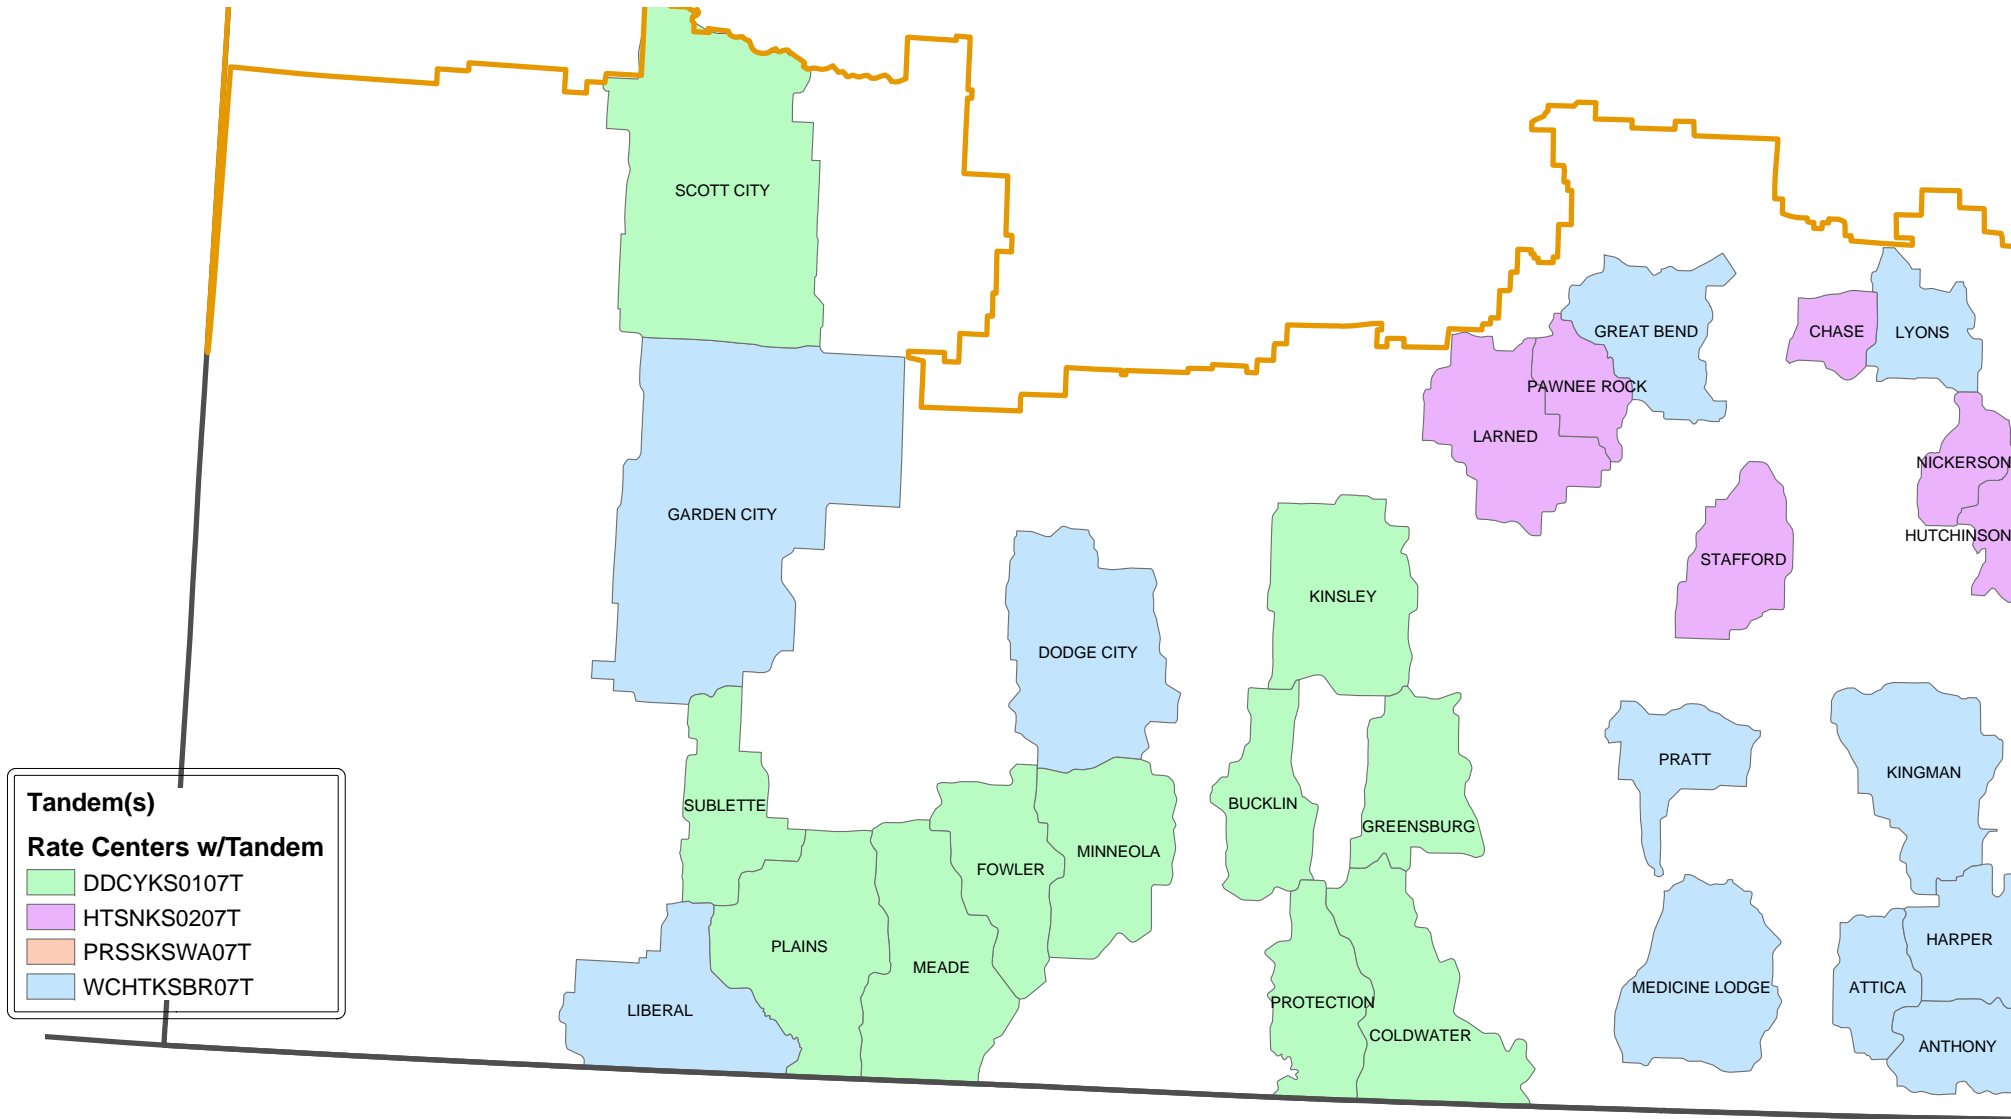

AT&T Kansas

Tandem Homing Plan

LATA 524-Kansas City MO - Kansas Rate Areas

AT&T Kansas

Tandem Homing Plan

LATA 532 - Wichita - West InterLATA

AT&T Kansas

Tandem Homing Plan

LATA 532 - Wichita - West IntraLATA

AT&T Kansas

Tandem Homing Plan

LATA 532 - Wichita - East InterLATA

Tandem(s)	
Rate Centers w/Tandem	
	DDCYKS0107T
	HTSNKS0207T
	PRSSKSWA07T
	WCHTKSBR07T

© 2011 AT&T Intellectual Property. All rights reserved. AT&T, the AT&T logo and all other AT&T marks contained herein are trademarks of AT&T Intellectual Property and/or AT&T affiliated companies.

AT&T Kansas

Tandem Homing Plan

LATA 532 - Wichita KS - Missouri Rate Areas

Tandem(s)

PRSSKSWA07T

AT&T Kansas

Tandem Homing Plan

LATA 532 - Wichita KS - West InterLATA - Oklahoma Rate Areas